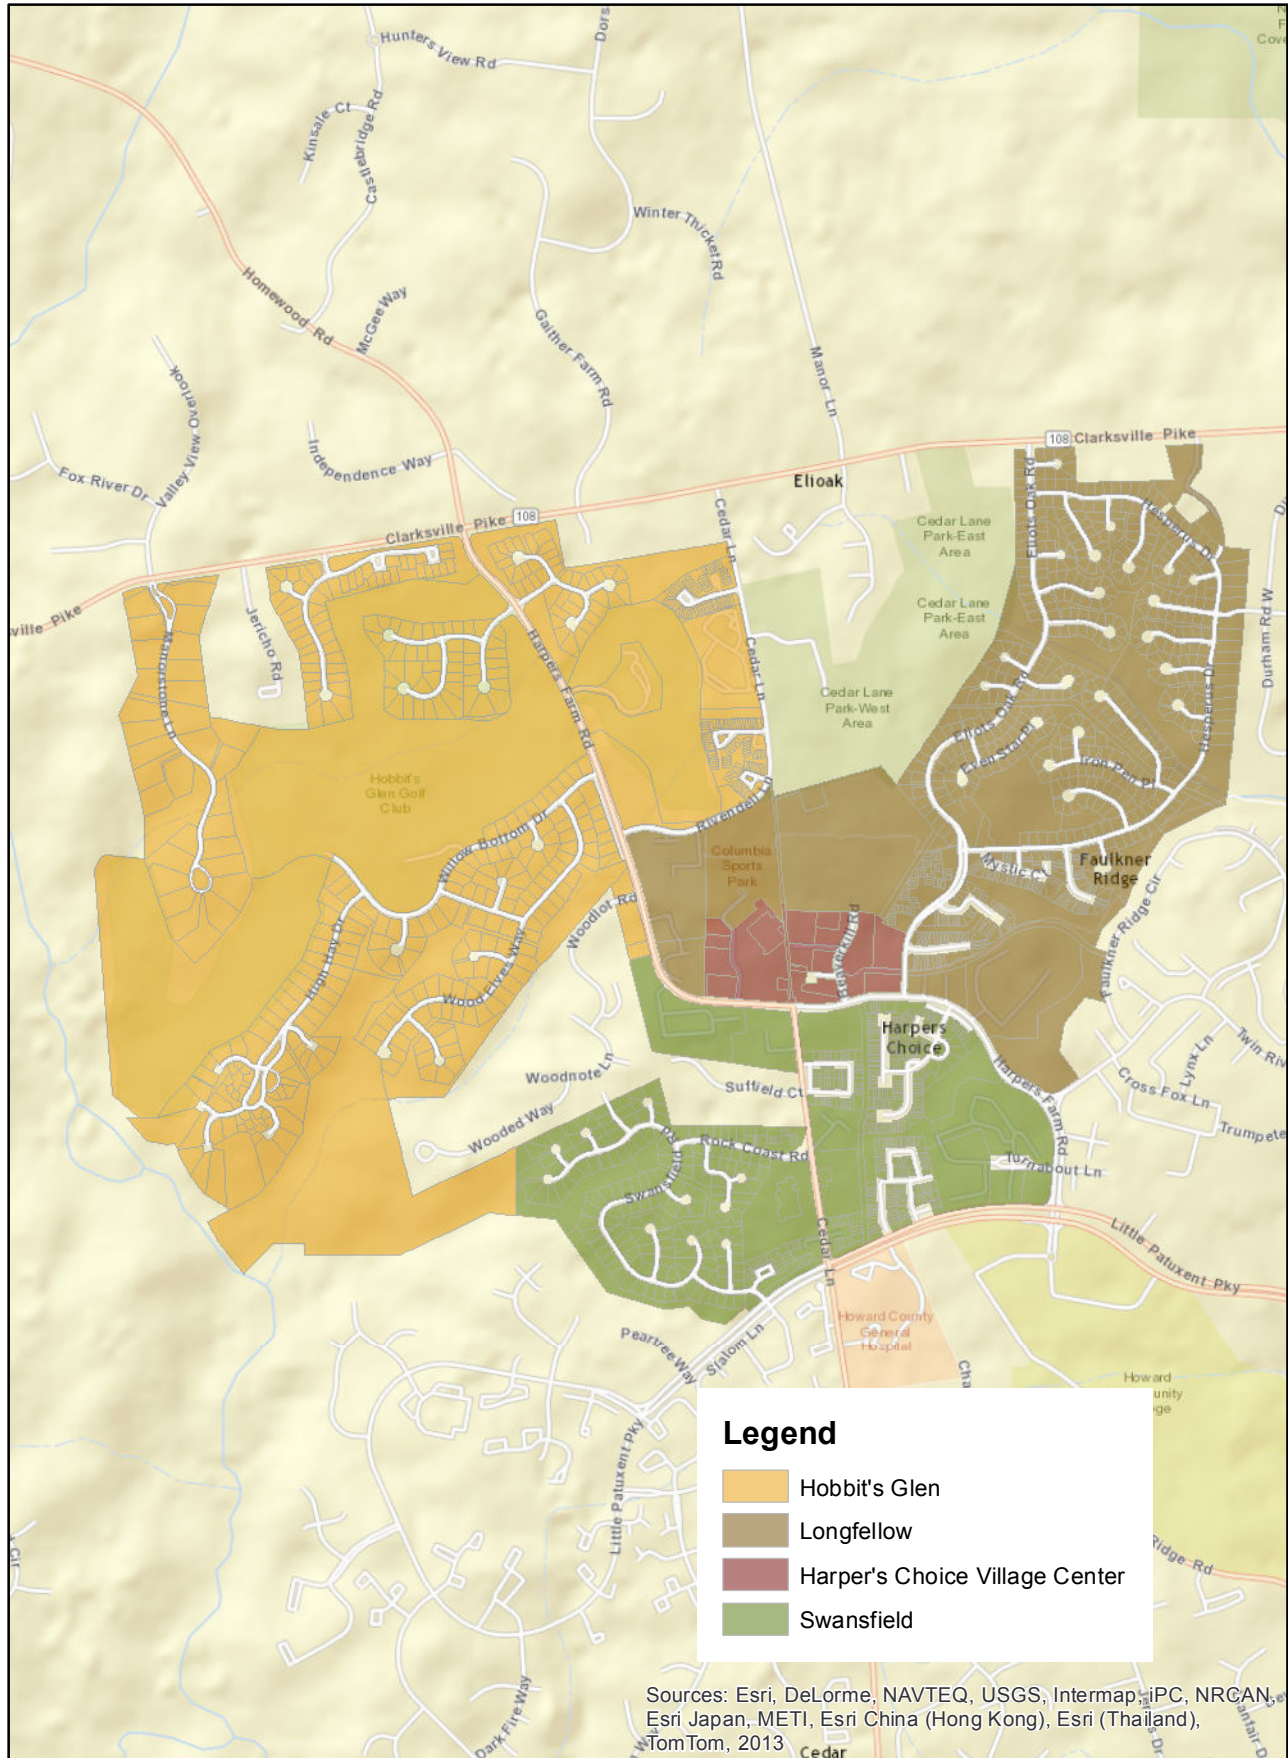

# Village of Harper's Choice Neighborhood Boundaries

## Legend

- Hobbit's Glen
- Longfellow
- Harper's Choice Village Center
- Swansfield

Sources: Esri, DeLorme, NAVTEQ, USGS, Intermap, iPC, NRCAN, Esri Japan, METI, Esri China (Hong Kong), Esri (Thailand), TomTom, 2013